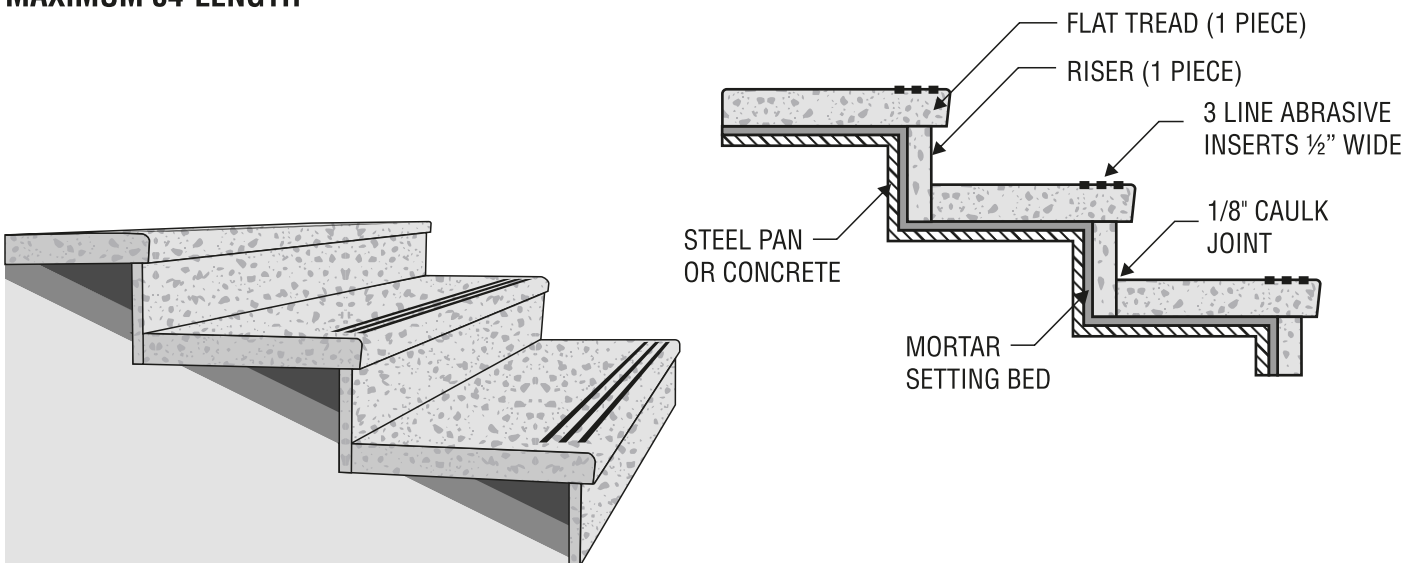

VADAZZO PRECAST TREAD / RISER COMBINATION (1 PIECE)
STANDARD TREAD AND RISER SIZE
MAXIMUM 84"LENGTH

VADAZZO PRECAST FLAT TREAD WITH RISER (2 PIECES)
STANDARD TREAD AND RISER SIZE
MAXIMUM 84"LENGTH

VADAZZO PRECAST FLOATING FLAT TREAD (1 PIECE)
STANDARD TREAD SIZE
MAXIMUM 84"LENGTH

VADAZZO PRECAST FLOATING FLAT TREAD (1 PIECE)
STANDARD TREAD SIZE
MAXIMUM 84"LENGTH