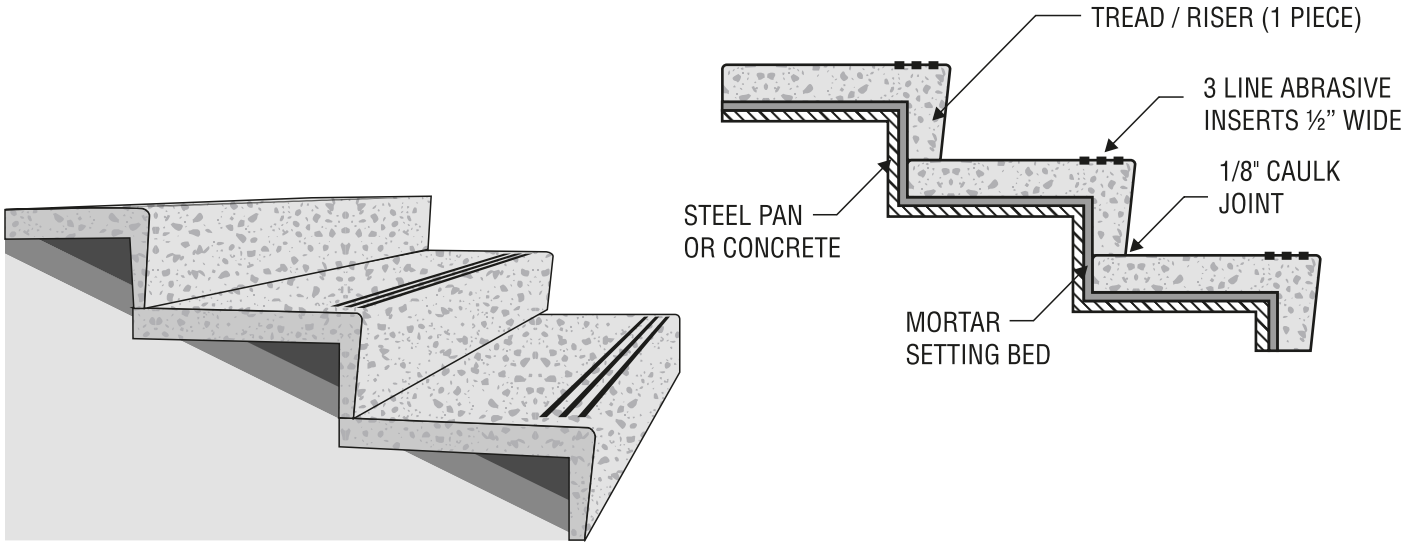

VADAZZO PRECAST TREAD / RISER COMBINATION (1 PIECE)
STANDARD TREAD AND RISER SIZE
MAXIMUM 84"LENGTH

VADAZZO PRECAST FLAT TREAD WITH RISER (2 PIECES)
STANDARD TREAD AND RISER SIZE
MAXIMUM 84"LENGTH

VADAZZO PRECAST FLOATING FLAT TREAD (1 PIECE)
STANDARD TREAD SIZE
MAXIMUM 84"LENGTH

VADAZZO PRECAST FLOATING FLAT TREAD (1 PIECE)
STANDARD TREAD SIZE
MAXIMUM 84"LENGTH