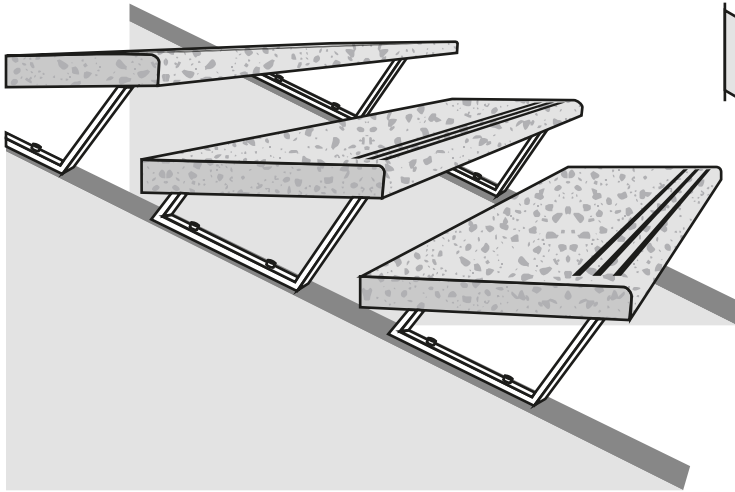

VADAZZO PRECAST TREAD / RISER COMBINATION (1 PIECE)
STANDARD TREAD AND RISER SIZE
MAXIMUM 84"LENGTH

VADAZZO PRECAST FLAT TREAD WITH RISER (2 PIECES)
STANDARD TREAD AND RISER SIZE
MAXIMUM 84"LENGTH

VADAZZO PRECAST FLOATING FLAT TREAD (1 PIECE)
STANDARD TREAD SIZE
MAXIMUM 84"LENGTH

VADAZZO PRECAST FLOATING FLAT TREAD (1 PIECE)
STANDARD TREAD SIZE
MAXIMUM 84"LENGTH