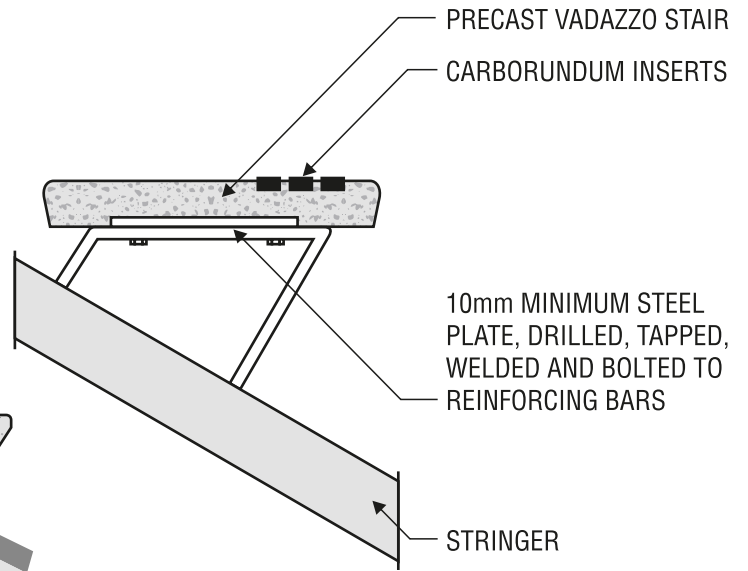

VADAZZO PRECAST TREAD / RISER COMBINATION (1 PIECE)
STANDARD TREAD AND RISER SIZE
MAXIMUM 84"LENGTH

VADAZZO PRECAST FLAT TREAD WITH RISER (2 PIECES)
STANDARD TREAD AND RISER SIZE
MAXIMUM 84"LENGTH

VADAZZO PRECAST FLOATING FLAT TREAD (1 PIECE)
STANDARD TREAD SIZE
MAXIMUM 84"LENGTH

VADAZZO PRECAST FLOATING FLAT TREAD (1 PIECE)
STANDARD TREAD SIZE
MAXIMUM 84"LENGTH